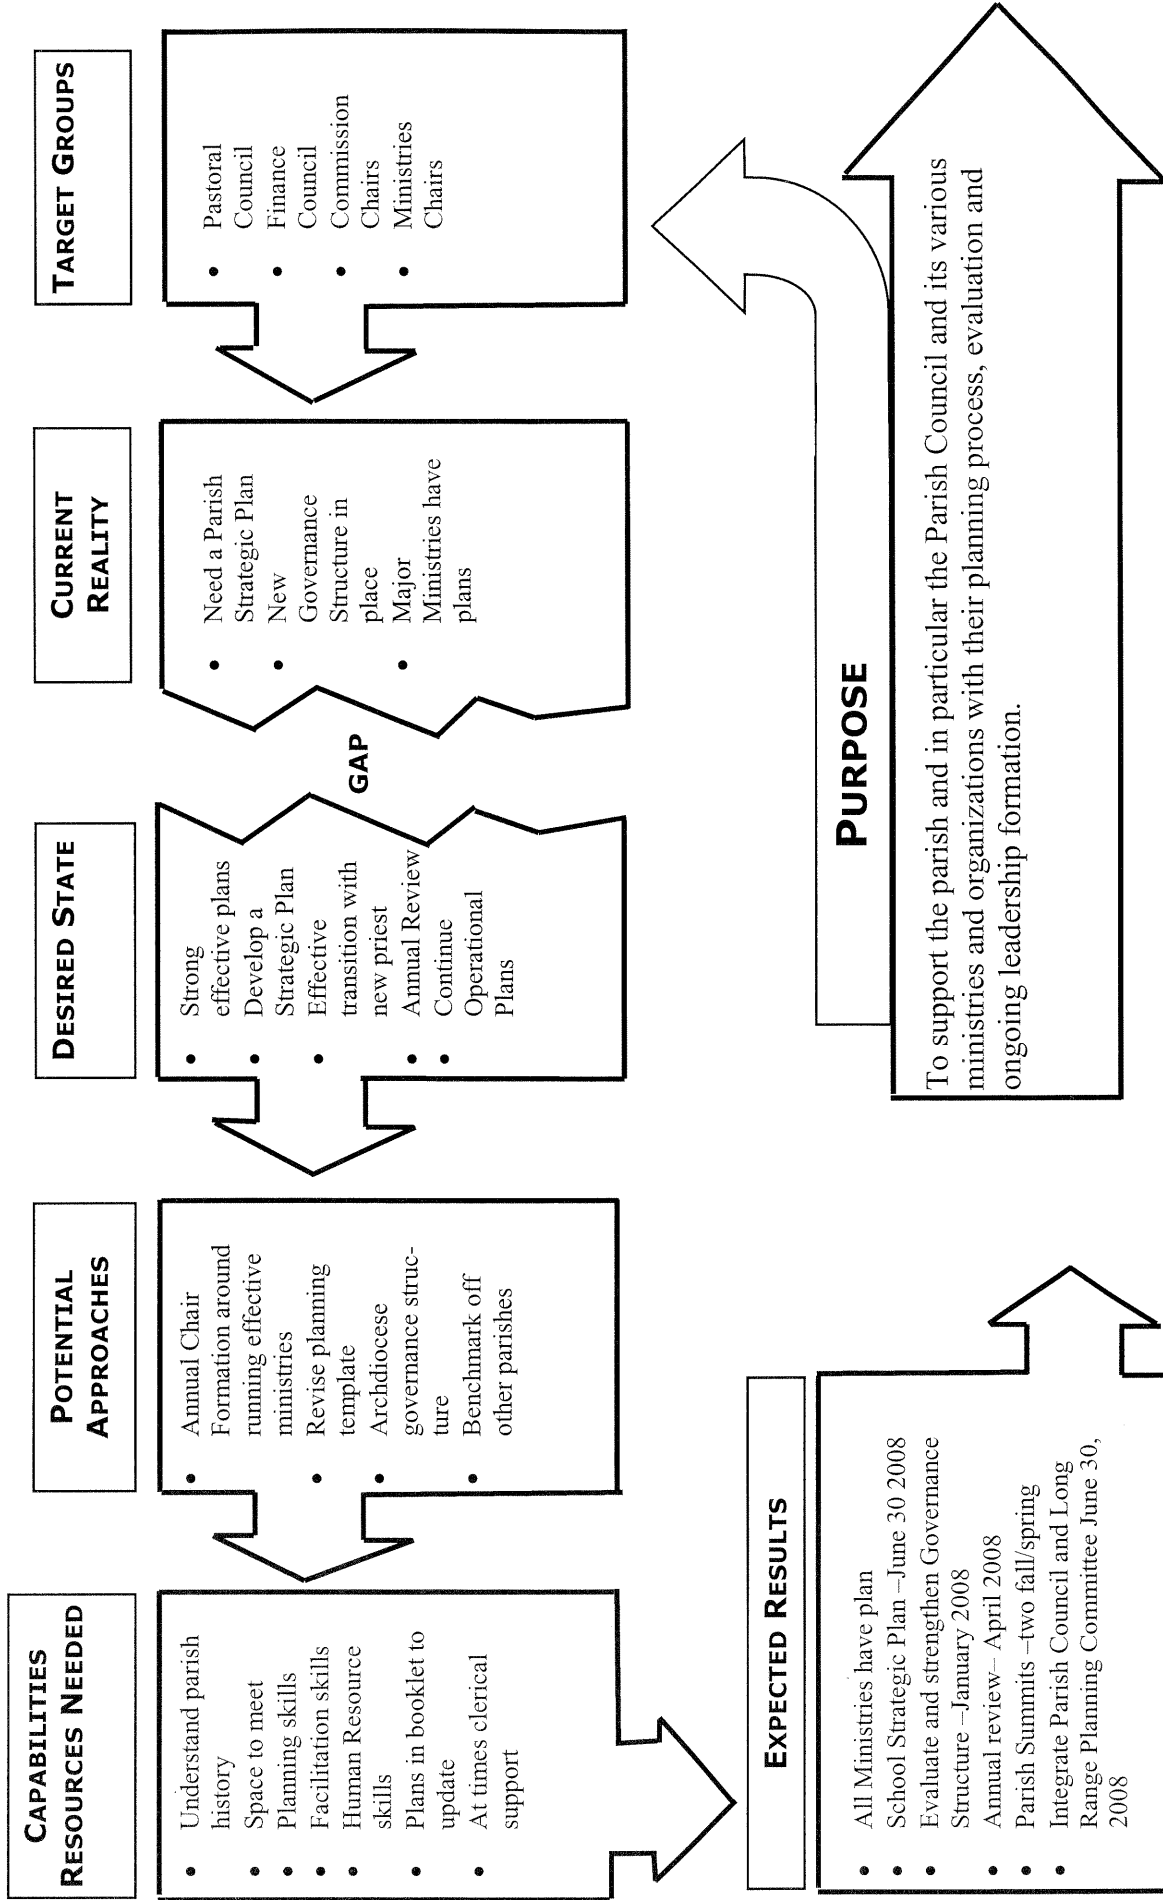

ST. JOSEPH LONG RANGE PLANNING COMMITTEE 2007 - 2008 OPERATIONAL PLAN

2007—2008 Goal:

Long Range Planning Committee's role is to support the parish in having effective and aligned pastoral and ministry plans. In addition their role is to maintain this alignment through supporting the effective implementation of a governance structure.