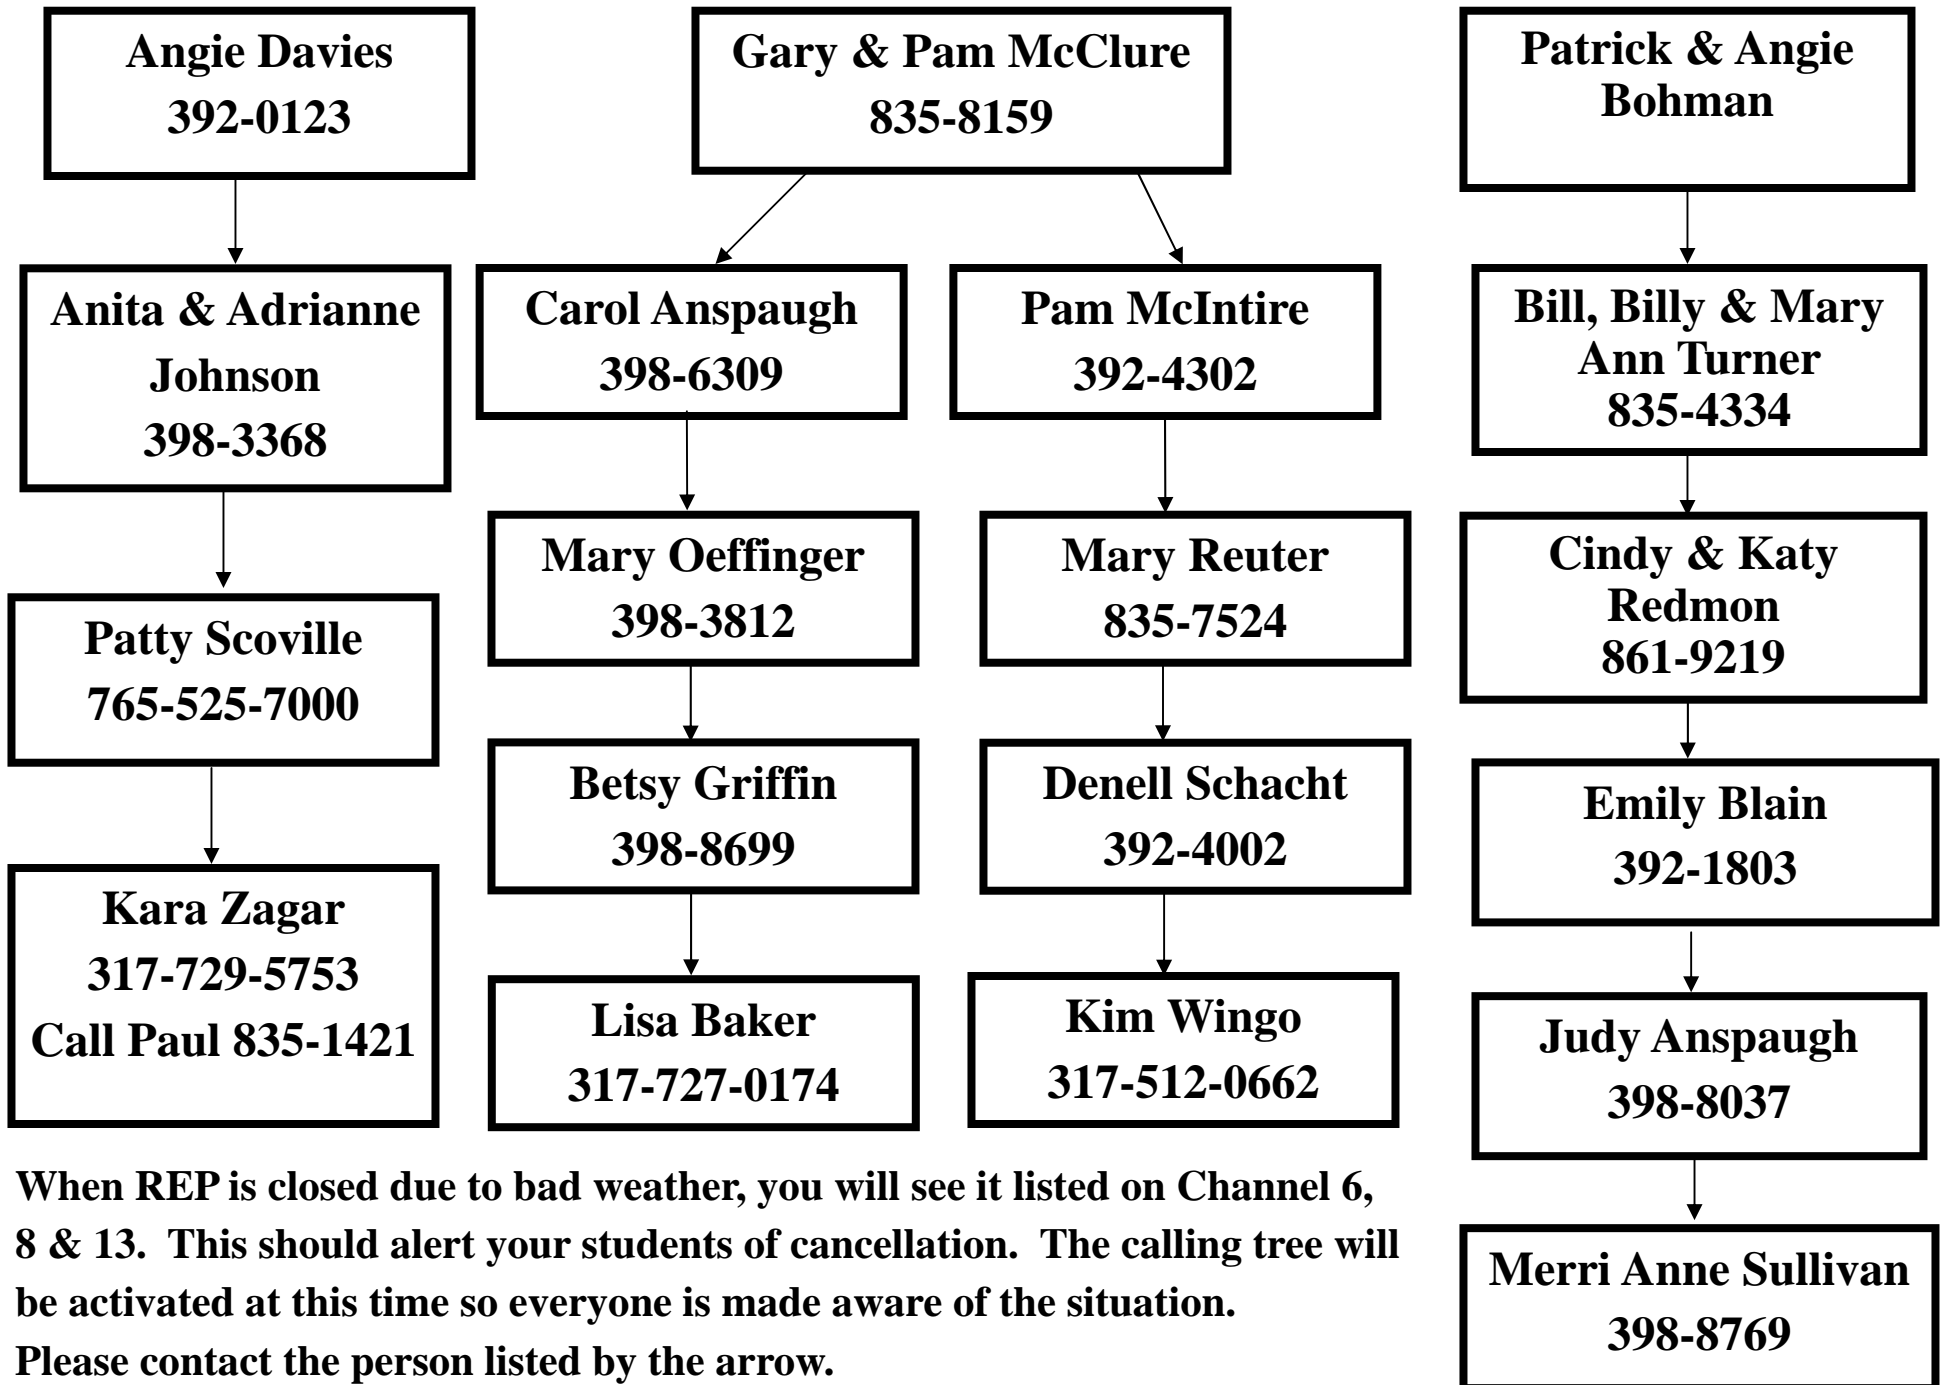

2009—10 REP Catechist Calling Tree

When REP is closed due to bad weather, you will see it listed on Channel 6, 8 & 13. This should alert your students of cancellation. The calling tree will be activated at this time so everyone is made aware of the situation. Please contact the person listed by the arrow.